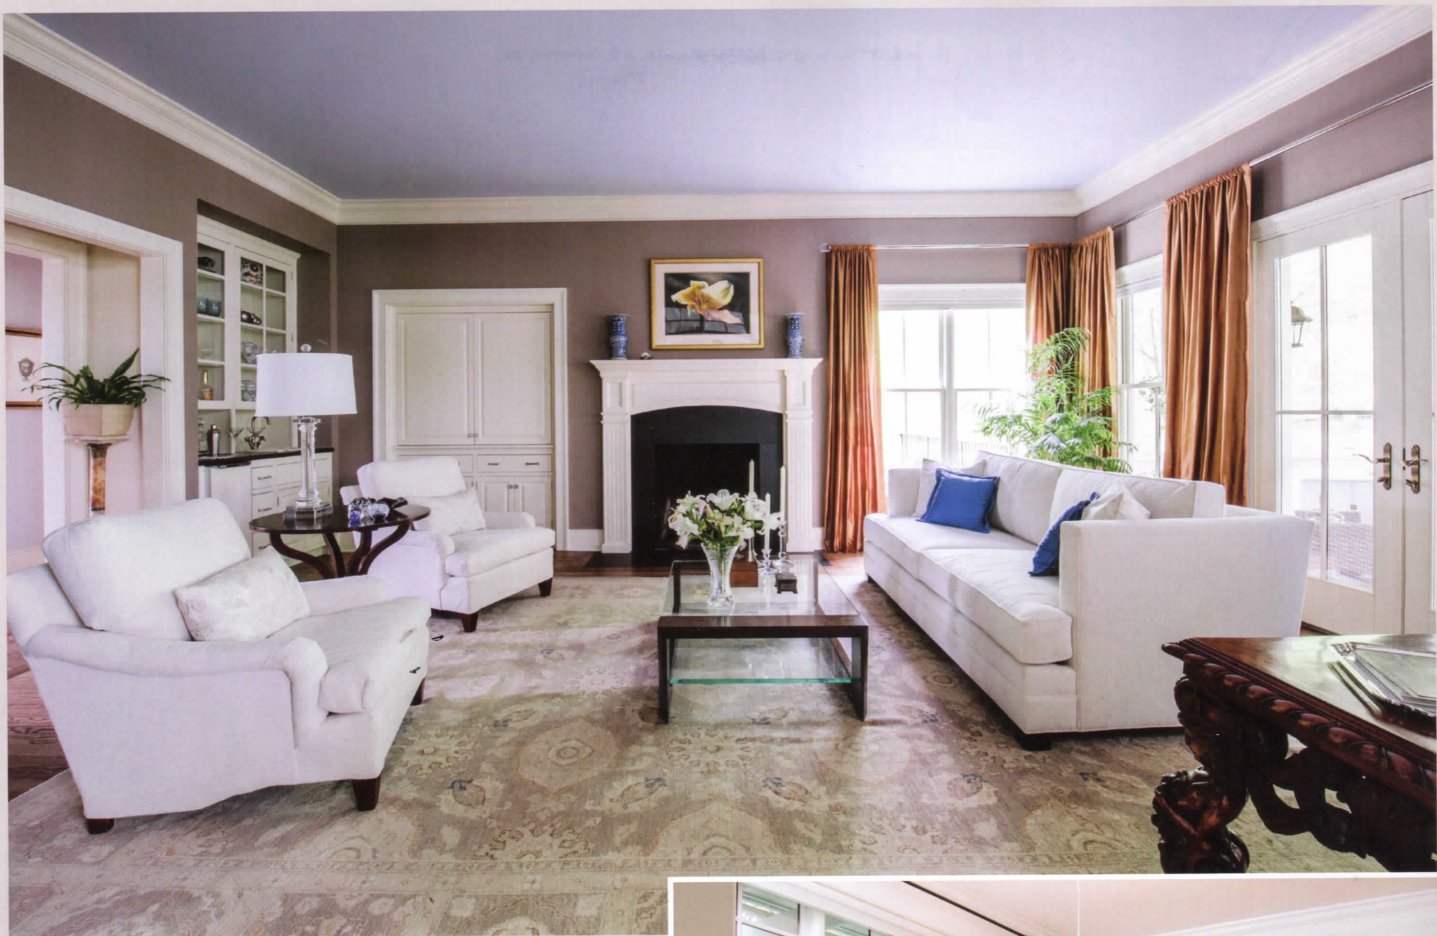

## Living Room

DESIGNED BY

Andrea Gibson, ASID

Gibson Design Group, Inc.

[www.gibsondesigngroup.net](http://www.gibsondesigngroup.net)

"I like a combination of contemporary and antiques but most of all, I like a room to seem inviting and not off-putting or too precious. After all, people need to live in the space. The upholstered pieces are all in indoor-outdoor fabric so children and pets can climb all over the furniture and a sponge and soap and water will clean up anything."

## Breakfast Room and Kitchen

DESIGNED BY

Victoria Pouncey  
Beth Ann Kallen

Folly

[www.follyville.com](http://www.follyville.com)

"We love the wall of windows, which makes one feel as though the room is open to the outdoors. We both like a mix of the traditional and the modern. We paired a hand-carved and weathered farm table with a sleek light fixture and curtain fabric with a geometric pattern."